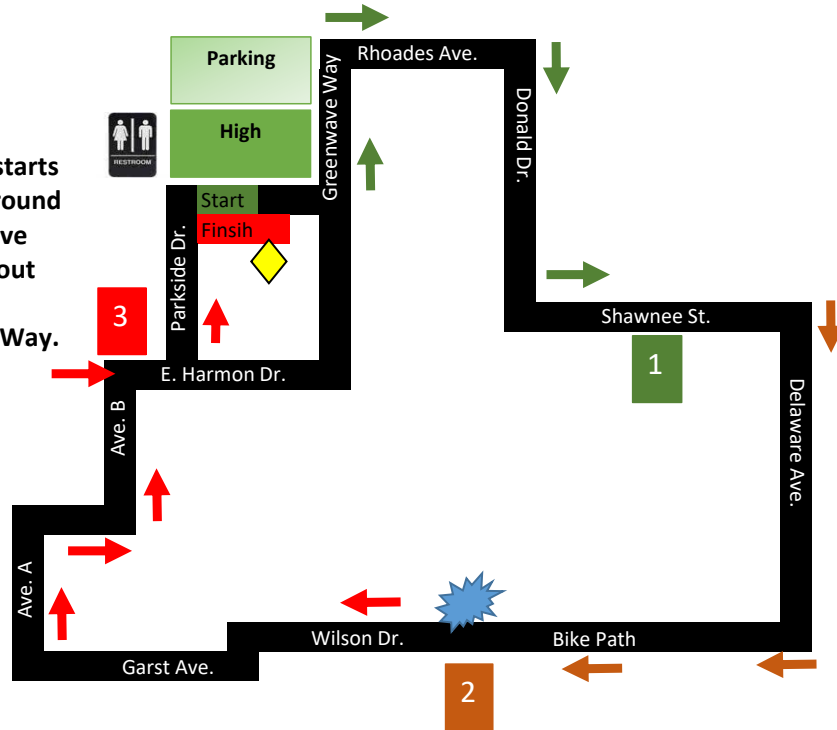

# YOLO 5K

**Note:** Race starts with loop around Parkside Drive then heads out North on Greenwave Way.

-  Start
-  Finish
-  Water Station
-  First Aid Station
-  Mile Markers
-  Restrooms

For a larger version of this map, go to: <http://www.yoloorg.com/course-maps.htm>