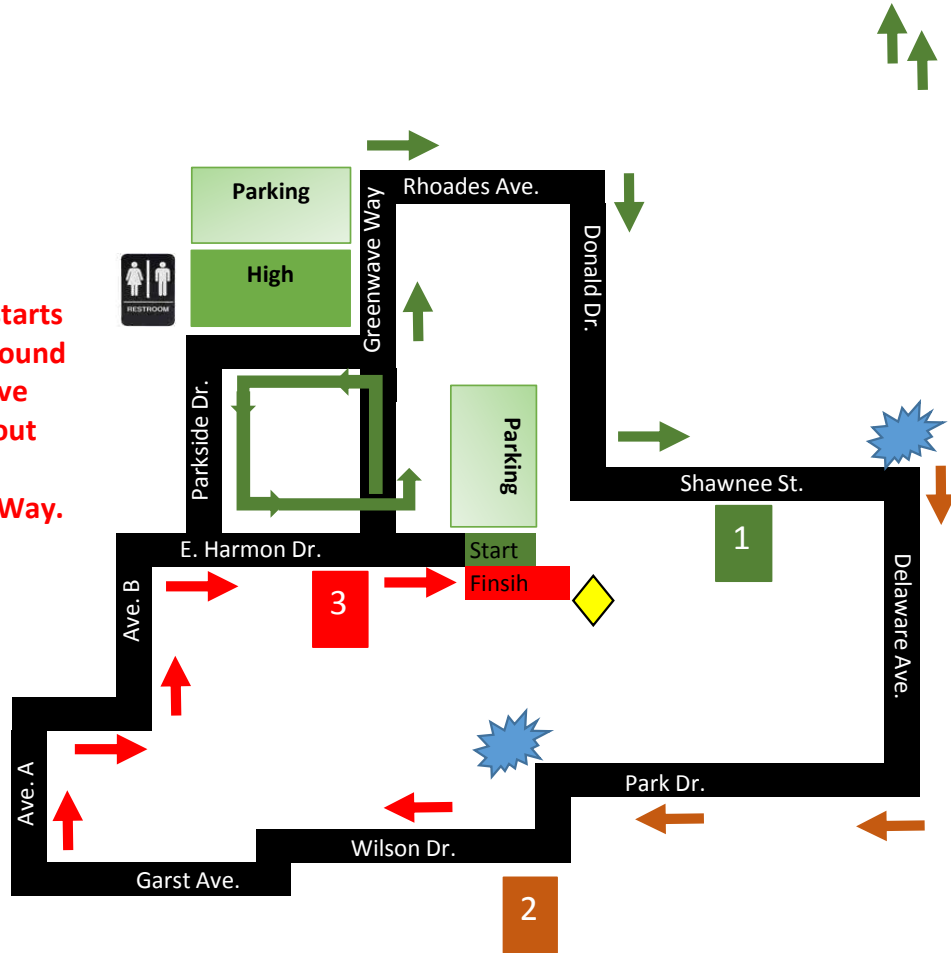

YOLO 5K

Note: Race starts with loop around Parkside Drive then heads out North on Greenwave Way.

-  Start
-  Finish
-  Water Station
-  First Aid Station
-  # Mile Markers
-  Restrooms